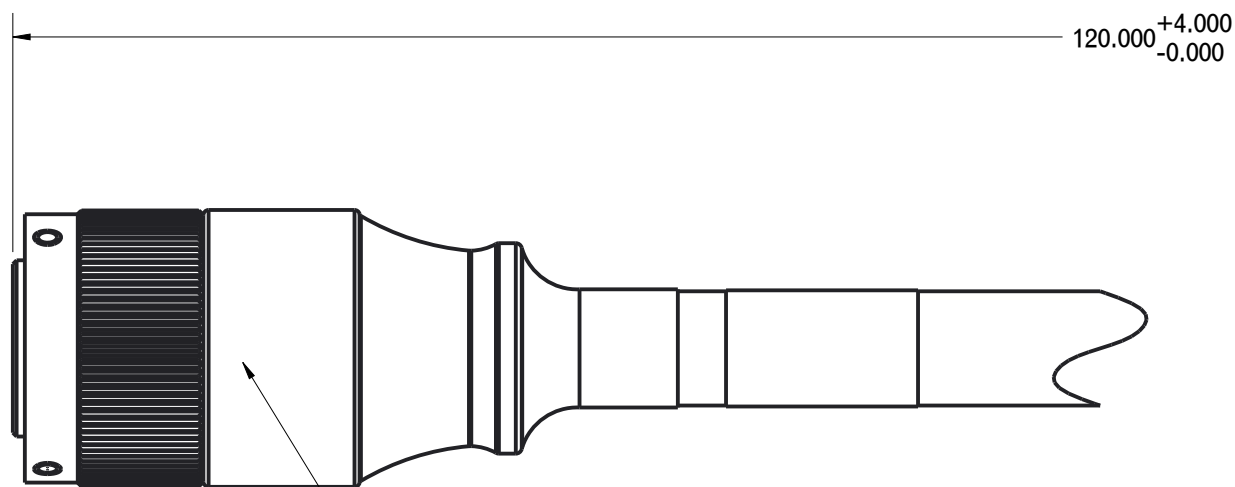

REVISIONS			
REV	DESCRIPTION	DATE	APPROVED
A	RELEASE TO PROD PER ECO 14-19736	05/06/15	JTichy

FRONT VIEW  
PIN

120.000<sup>+4.000</sup>  
-0.000

Reverse Bayonet Single Pole Connector  
ITT CANNON CGE6E18H5ZNB-03

1.000<sup>+0.125</sup>  
-0.000  
Strip and Retain

Wire Color: Red

Notes:  
1. REFERENCE SYNQOR SPECIFICATION: 705-MPS0012  
2. WEIGHT: 4.20 Lbs. (1.90 Kg)

<b>TOLERANCES:</b> Unless otherwise specified: All dimensions in inches .X +/- .025 .XX +/- .010 .XXX +/- .005 Angles +/- 1°			155 Swanson Road Boxborough, MA 01719-1316	
	<b>MPS 4000 DC Output          External Cable (Positive)</b>			
<small>THIS DRAWING IS THE PROPERTY OF SYNQOR LLC. It is not to be reproduced or copied, in whole or in part, or used for furnishing information to others, or for any purpose detrimental to the interests of SynQor. The information shown herein may be protected by patents owned or controlled by SynQor.</small>			SOURCE: PRO/E CB6-22-22PSA34	
	SIZE <b>B</b>	DATE <b>05/06/15</b>	DWG. NO. <b>SYN-9177</b>	REV <b>A</b>
	SCALE: 0.038	DRAWN:	CHECK:	SHEET 1 of 1