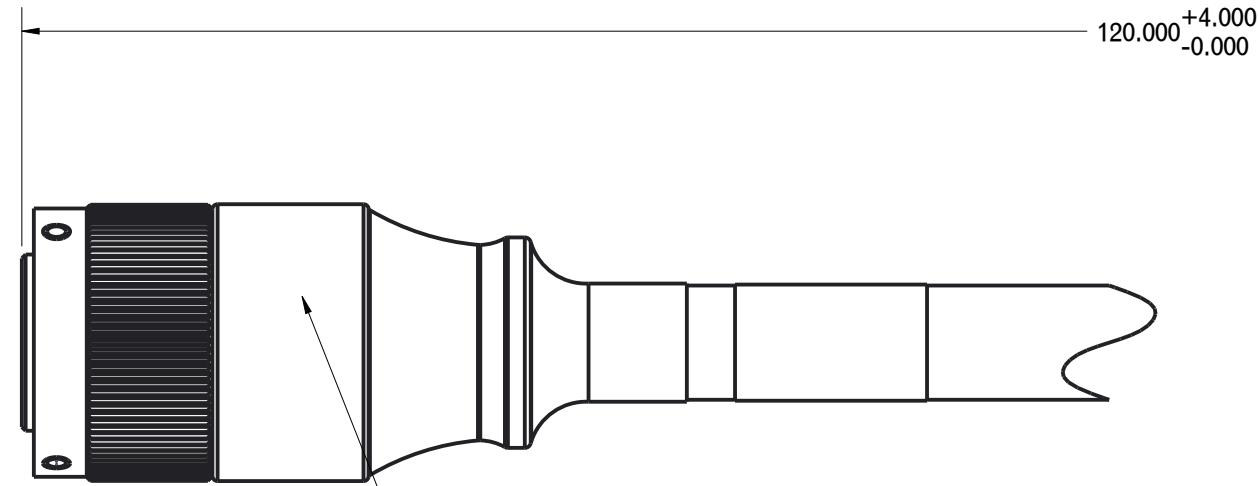

REVISIONS			
REV	DESCRIPTION	DATE	APPROVED
A	RELEASE TO PROD PER ECO 15-19736	05/06/15	JTichy

FRONT VIEW
PIN

120.000^{+4.000}
-0.000

1.000^{+0.125}
-0.000
Strip and Retain

Wire Color: Black

Reverse Bayonet Single Pole Connector
ITT CANNON CGE6E18H5ZWB-03

1. Notes:
   1. REFERENCE SYNQOR SPECIFICATION: 705-MPS0011
   2. WEIGHT: 4.20 Lbs. (1.90 Kg)

TOLERANCES:
Unless otherwise specified:
All dimensions in inches
.X +/- .025
.XX +/- .010
.XXX +/- .005
Angles +/- 1°

Third Angle Projection

THIS DRAWING IS THE PROPERTY OF SYNQOR LLC.
It is not to be reproduced or copied, in whole
or in part, or used for furnishing information
to others, or for any purpose detrimental to the
interests of SynQor. The information shown herein
may be protected by patents owned or controlled by SynQor.

SynQor 155 Swanson Road
Boxborough, MA 01719-1316

**MPS 4000 DC Output
External Cable (Negative)**

SOURCE: PRO/E CB6-22-22PSA34

SIZE B	DATE 05-06-15	DWG. NO. SYN-9176	REV A
SCALE: 0.038	DRAWN:	CHECK:	SHEET 1 of 1